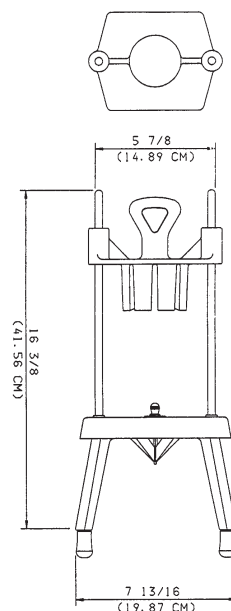

ORDERING INFORMATION

Model Number	Description
908-A6	6 Section Wedge Witch™
908-A8	8 Section Wedge Witch™
908-70	6 Section Replacement Blade Set
925-059S	8 Section Replacement Blade Set

CERTIFICATIONS

Designs and Specifications are subject to change without notice.

925-059S

DIMENSIONS

Model Number	Width in(cm)	Length in(cm)	Height in(cm)	Shipping Weight lb(kg)	Shipping cu.ft. (cu.m.)
908-A	10 (25.4)	7.81 (19.87)	16.38 (41.56)	6 (2.7)	.8 (.02)

19 rue de la Paix
 10320 BOUILLY, France
 Tél. : +33 3 25 40 29 10
 infos@catequip.com
 www.catequip.com