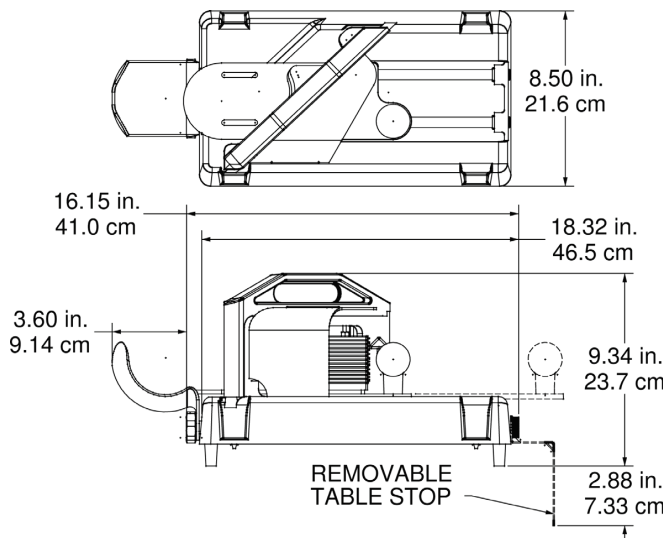

Specifications

Certifications

19 rue de la Paix
10320 BOUILLY, France
Tél. : +33 3 25 40 29 10
infos@catequip.com
www.catequip.com