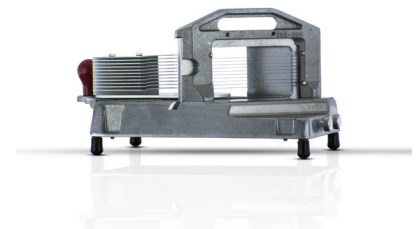

Tomato Saber

Dimensions

Model Number	Width in (cm)	Height in (cm)	Depth in (cm)	Shipping Weight lbs (kg)	Shipping Volume cu. ft (cu. m)
943 Series	8.50 (21.60)	9.34 (23.72)	18.32 (46.50)	14.00 (6.40)	.90 (.03)

Ordering Information

Model Number	Description
943-A	3/16" (.48cm) Slice Tomato Saber
943-B	1/4" (.64 cm) Slice Tomato Saber
943-C	3/8" (.95 cm) Slice Tomato Saber
943-D	7/32" (.55 cm) Slice Tomato Saber
943-038A	Perma-Tight Replacement Blade Set (3/16") for 943-A
943-039A	Perma-Tight Replacement Blade Set (1/4") for 943-B
943-040A	Perma-Tight Replacement Blade Set (3/8") for 943-C
943-041A	Perma-Tight Replacement Blade Set (7/32") for 943-D