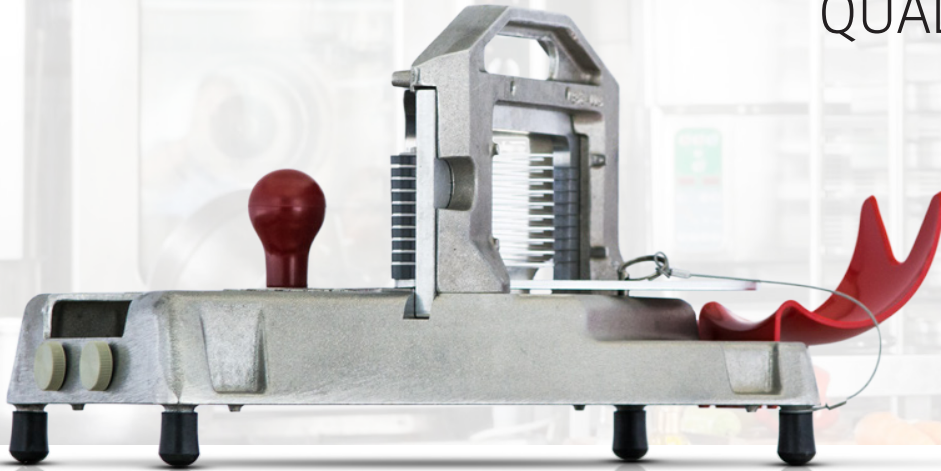

## Tomato Saber Product # 943

The Prince Castle Tomato Saber® is the ideal tomato slicing system. Our exclusive Perma-Tight blade cartridge never requires blade tightening or adjusting. Blade replacement is fast and easy - simply snap the blade cartridge into place and the slicer is ready to use. The Prince Castle Tomato Saber® achieves perfect slicing every time.

A contoured pusher head holds the tomato in place while slicing, and permanently lubricated Duralon bearings assure the slicing stroke is smooth and quick. The exclusive Tomato Catcher snaps onto the unit and catches the sliced tomato for easy handling, less mess and improved food safety.

Constructed of aluminum, plastic and stainless steel, the Tomato Saber® is easy to clean - just spray it with water or run it through the dishwasher. Also, safety features such as the Blade Guard and Tomato Catcher keep the operator away from the slicing area, while the Table Stop and non-skid feet keep the unit stable.

### Product Features

- New, Exclusive, Perma-Tight disposable blade cartridge system eliminates the need for blade tightening or adjusting.
- Contoured Tomato Pusher positions tomato as it passes through the blades.
- Includes Table Stop and exclusive Tomato Catcher.
- Built-in hand guard.
- Permanently lubricated bearings.
- Sturdy cast aluminum, plastic and stainless steel construction.
- Easy to maintain - no tools are required.
- Four models available: 3/16", 1/4", 3/8", 7/32" slices.
- One-year warranty (excluding blade cartridge).